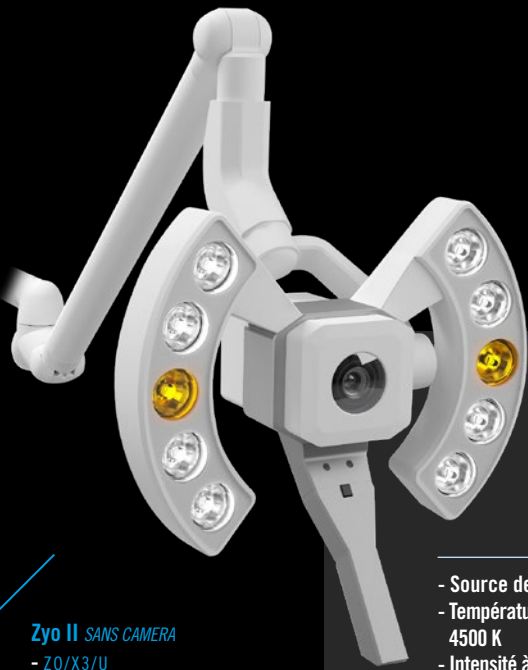

- In compliance with the chromaticity of D65

- Remote control

- 595 x 595 x 80 mm / 5.7 kg

(1) Prix salon - Messepreise - Trade-fair price
 (2) Prix tarif - Listenpreise - Scheduled price

Zyo II

OP-Leuchte / Operating lamp